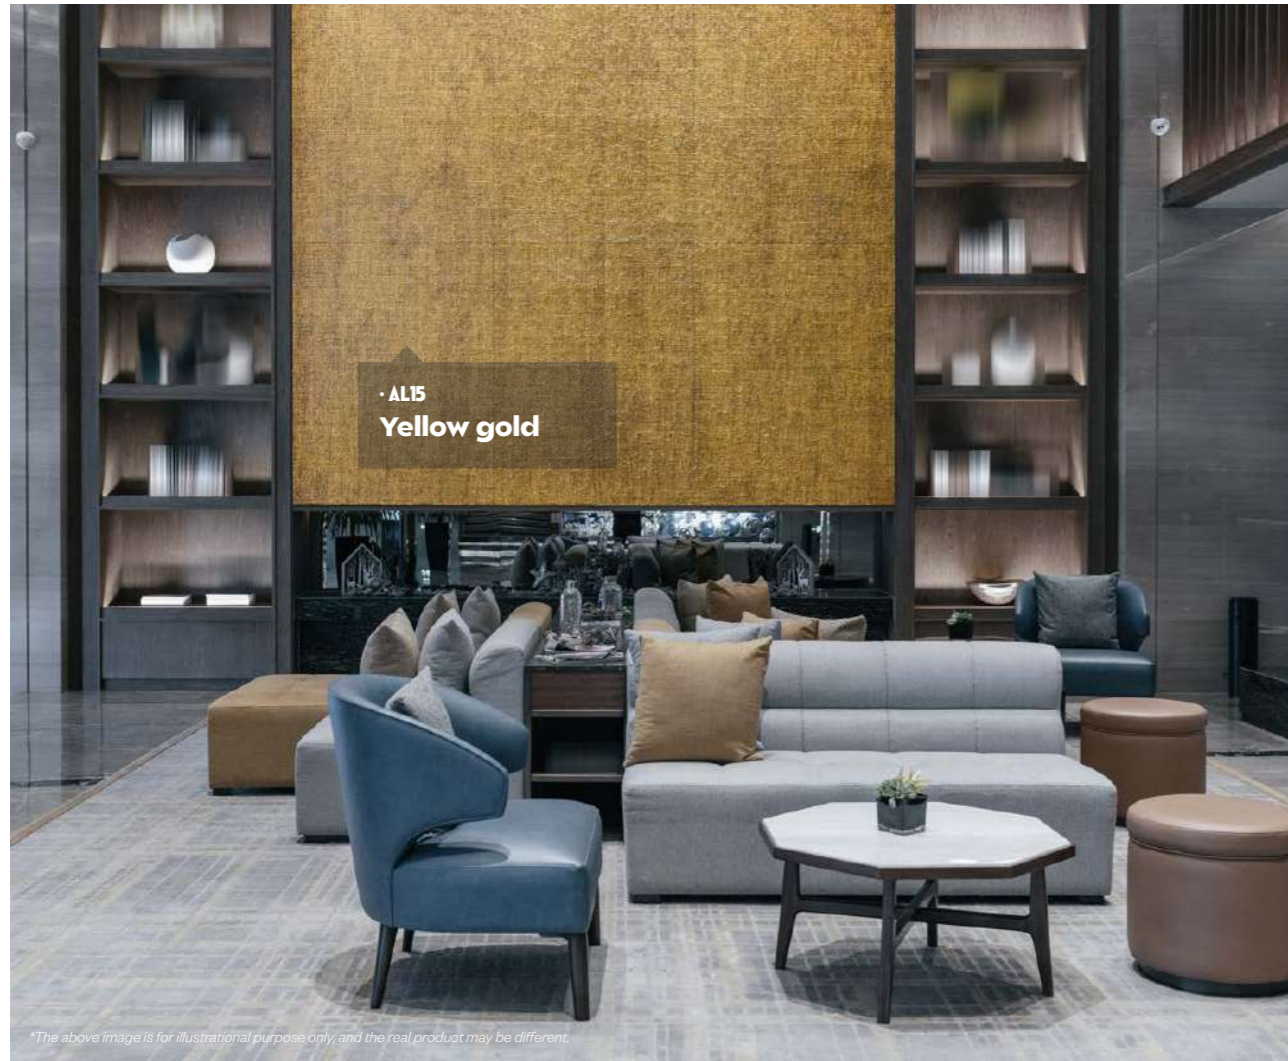

MA12 White warp

MA16 White waves

NG20 Edgy cream

MK18 Beige waves

NE13 Shimmery gold

Metallic Moodboard

Metallic | Prestige Line

*The above image is for illustrational purpose only, and the real product may be different.