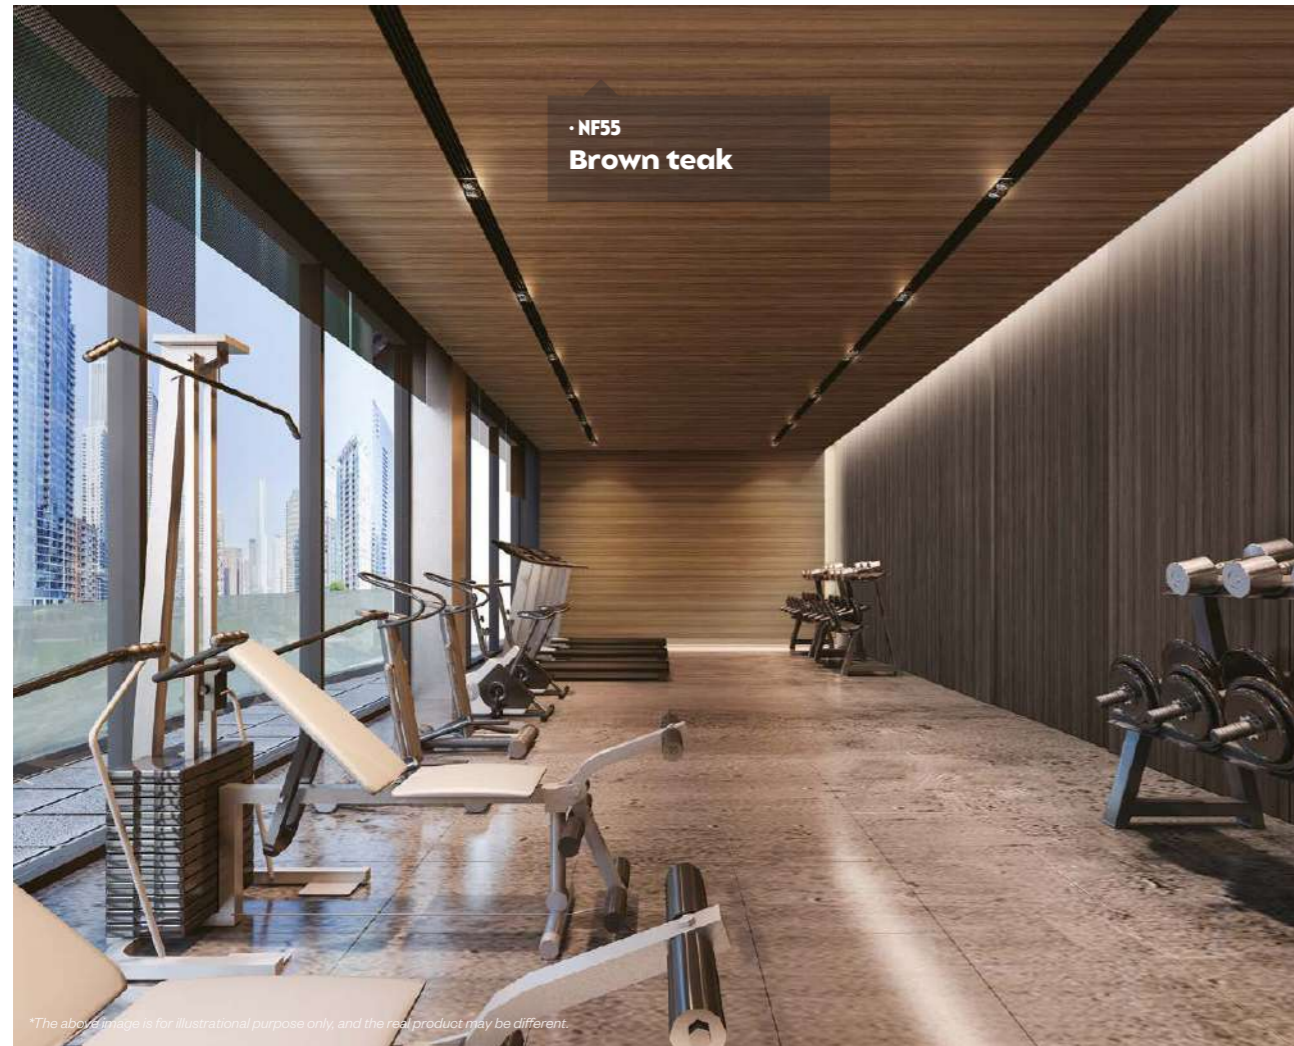

NF51 Red eiche

Dark

F5 Structured oak

NF50 Castagno eiche

CT25 Aged birch

NF55  Brown teak

NF55
Brown teak

*The above image is for illustrational purpose only, and the real product may be different.