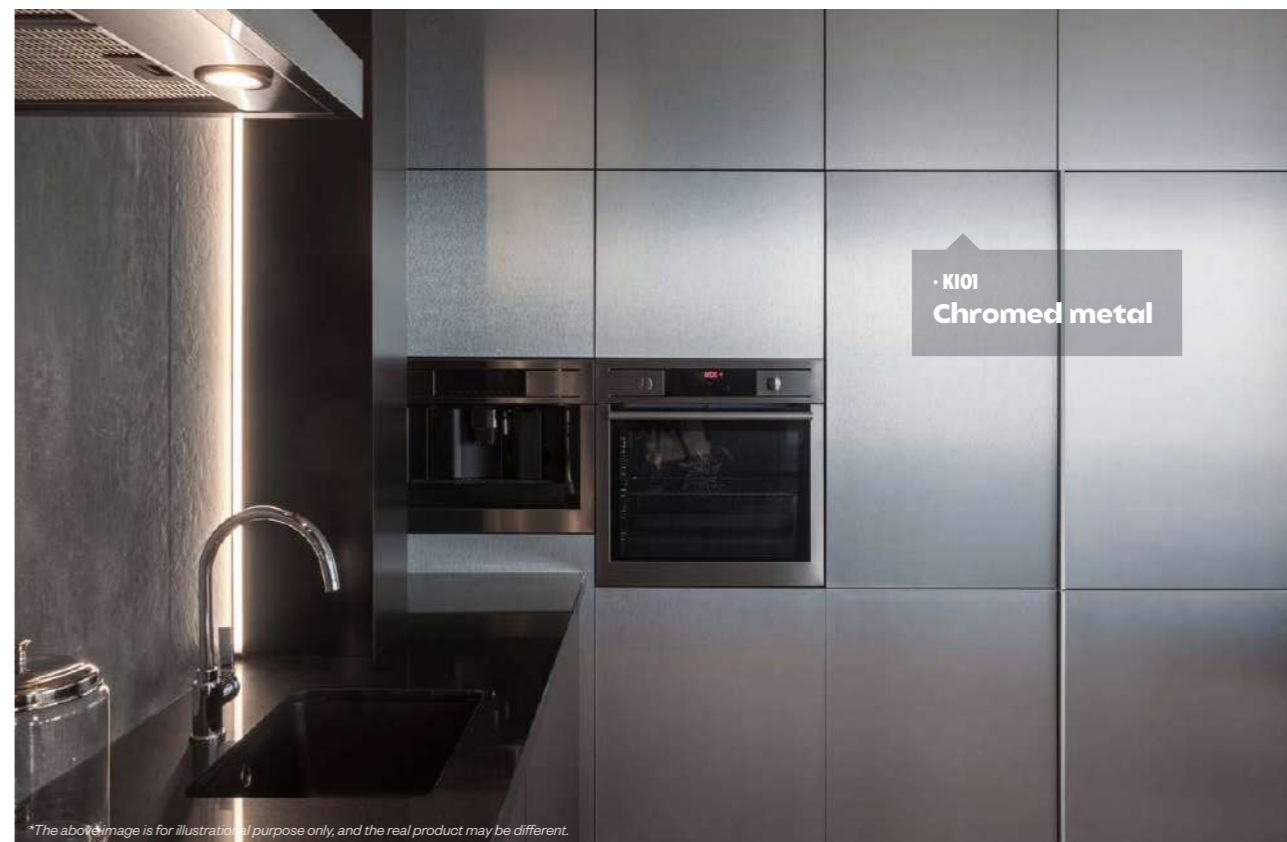

Brushed | Prestige Line