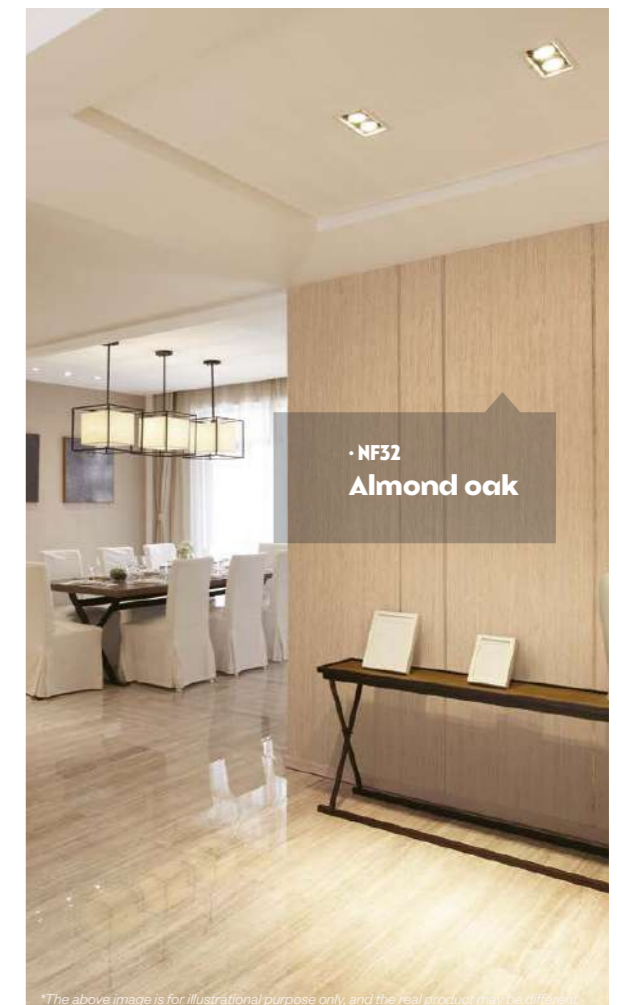

NF32  Almond oak

NF57 Beige faded oak

NF66 Hard oak

NF78 Oaky

NF32
Almond oak

*The above image is for illustrational purpose only, and the real product may be different.

Medium

Medium Moodboard