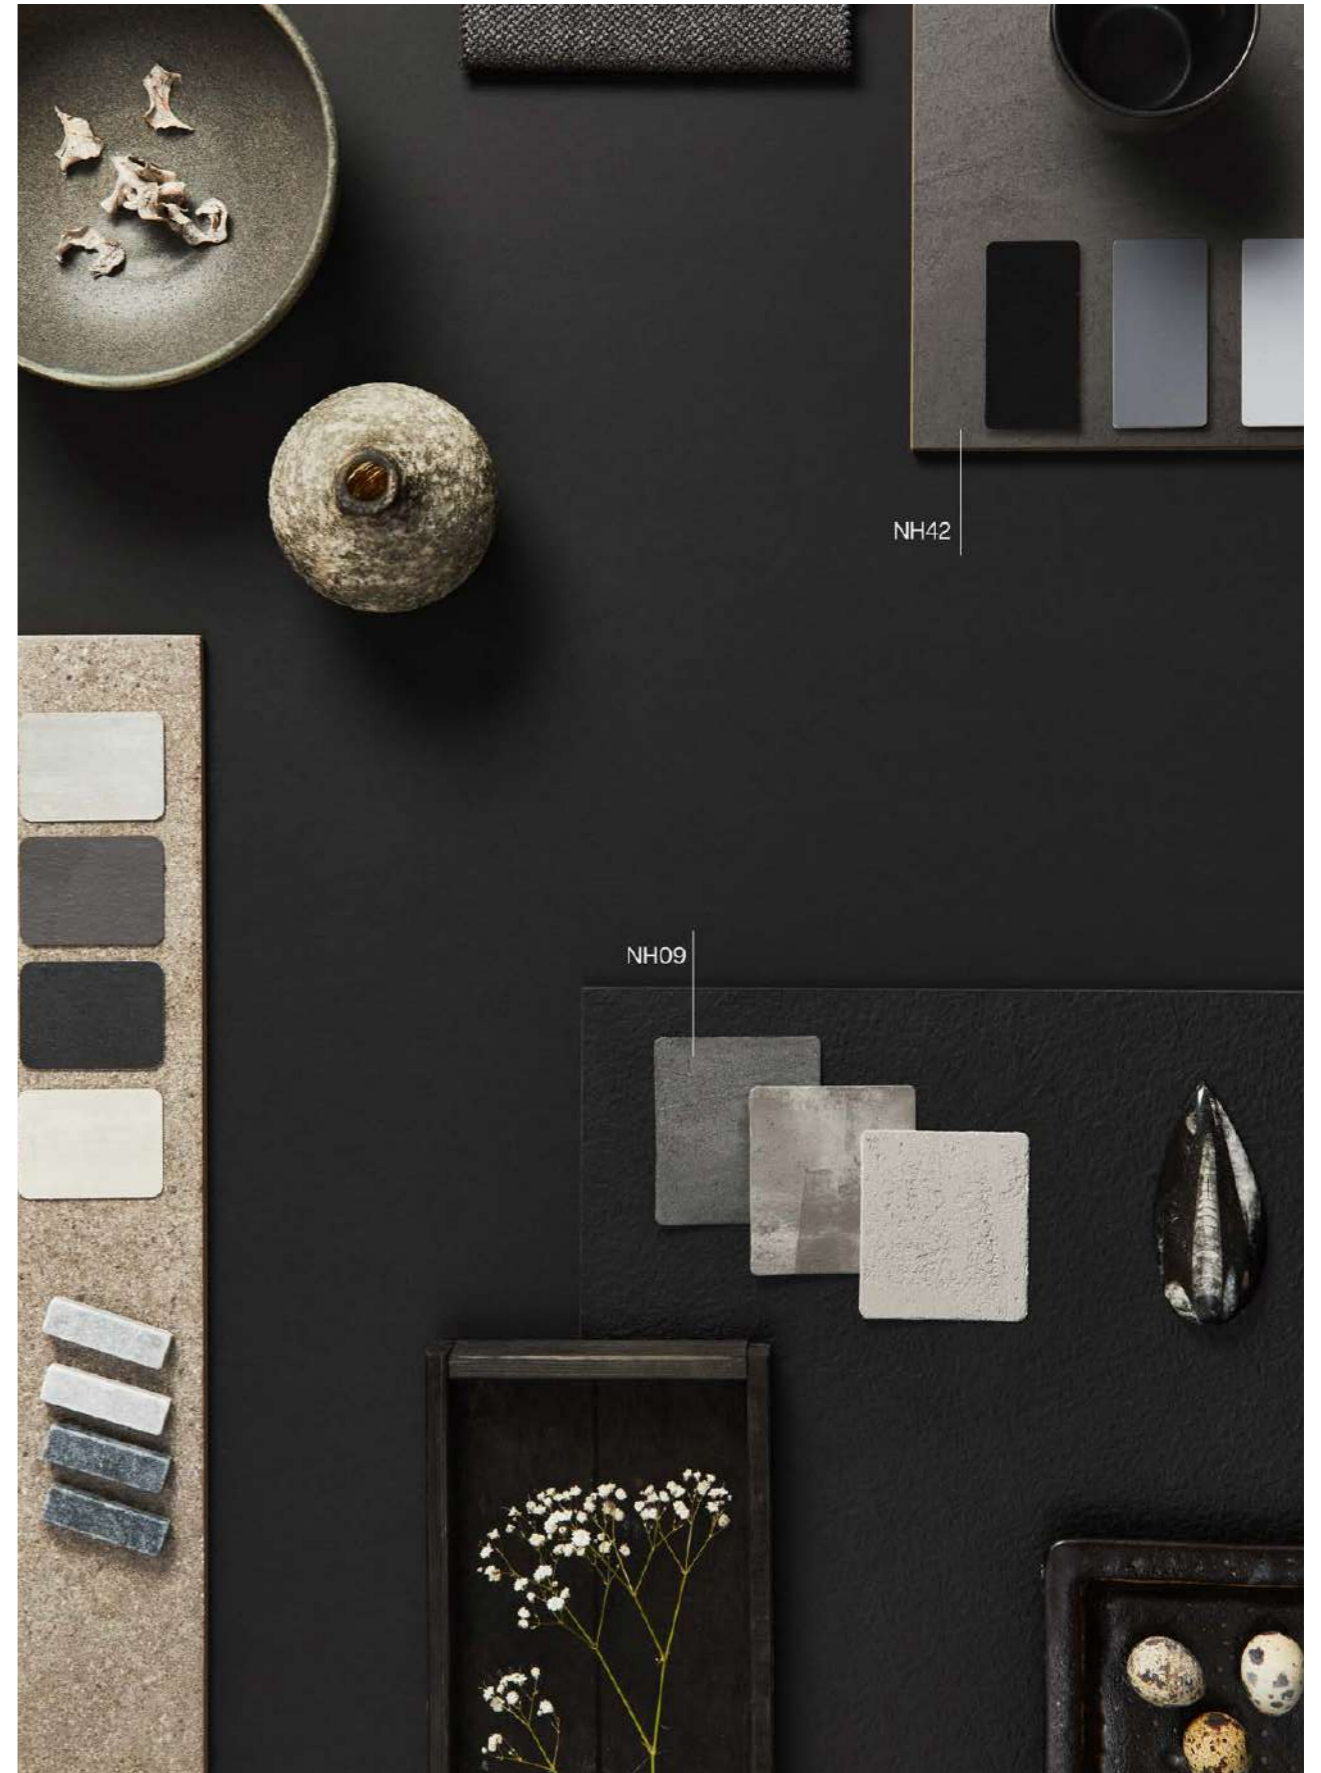

■ NH10 

Terrazzo mixed blue

■ NH43

Terrazzo mixed black

· NH10
Terrazzo mixed blue

*The above image is for illustrational purpose only, and the real product may be different.

Terrazzo

NE29

Multicolored

NG02

Spotted gray

Volcanic Moodboard

Volcanic

· NH09
Twilight basalt

*The above image is for illustrational purpose only, and the real product may be different.

NE11

Gray scoria

NE28 

Andesite

NE42

Lunar basalt

NE09 

Twilight basalt

· NE28
Andesite